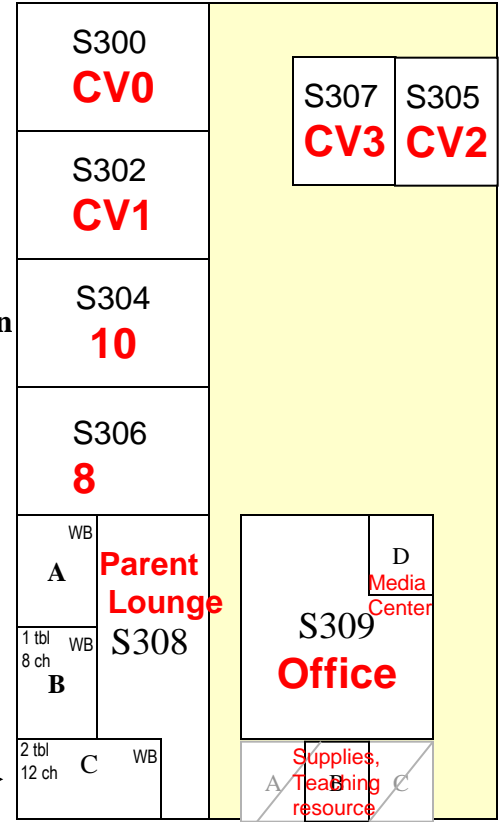

RCLS Language Classes (Spring 2010)

Education Building

Ground floor

Education Building
3rd floor

tbl – Table
ch – Chair
CB – ChalkBoard
WB – WhiteBoard

Administration Building
3rd floor

Sanctuary Building

Playground

Annex

Parking Lot

Hood House